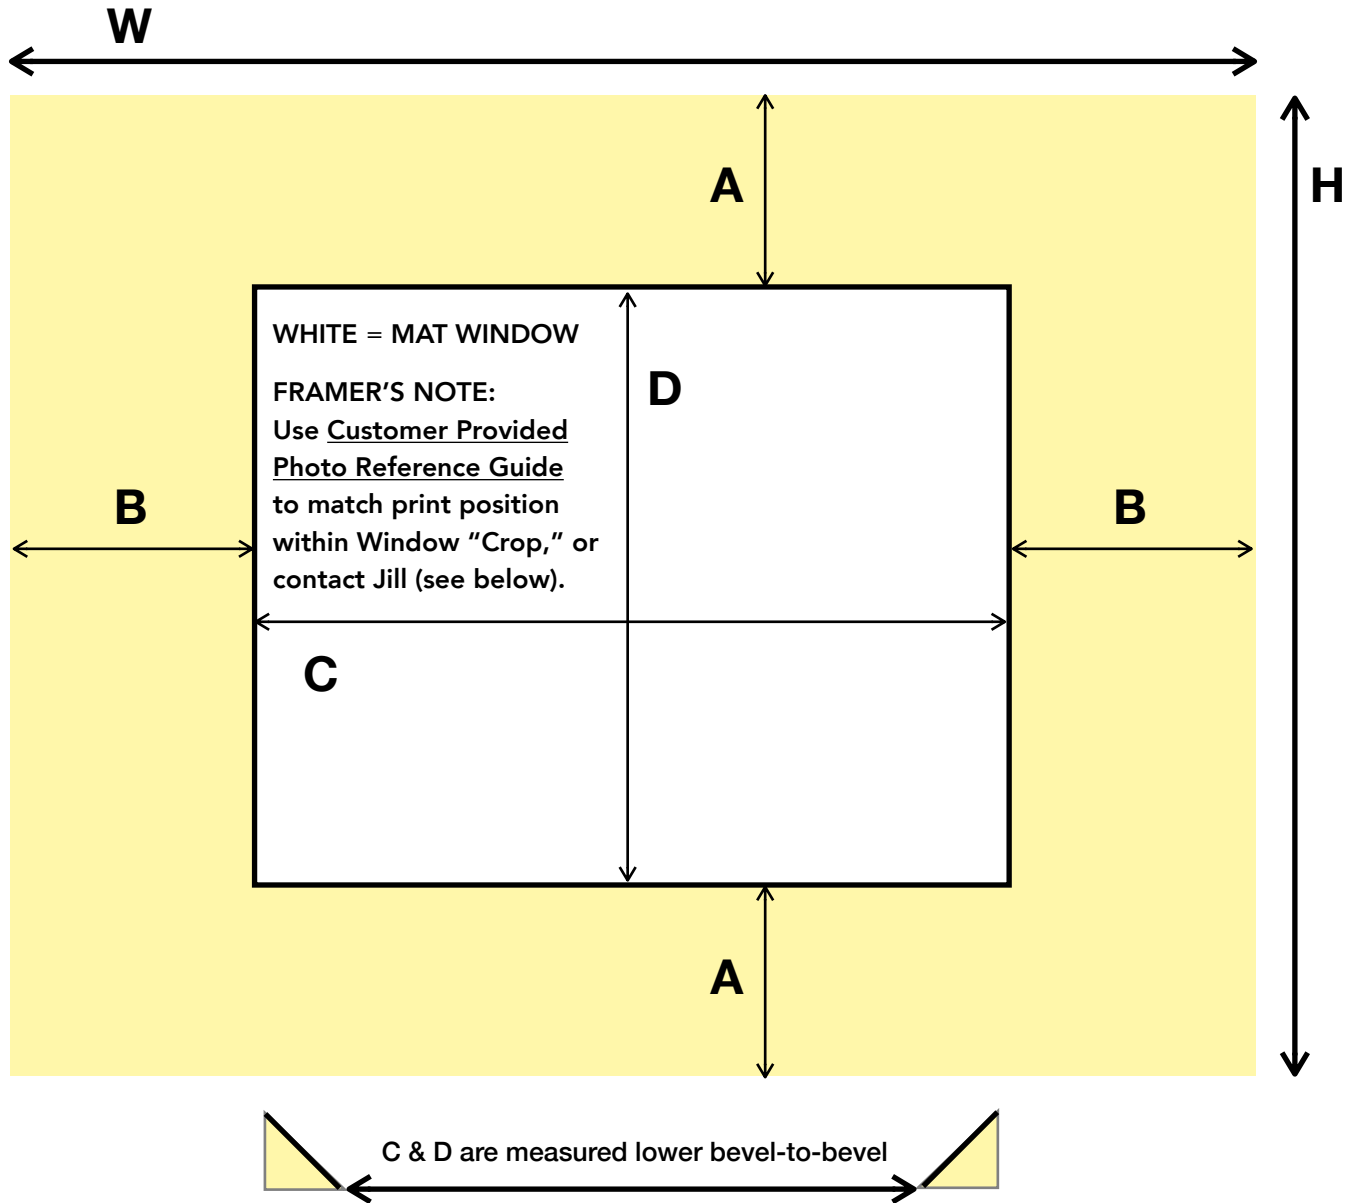

FRAME SHOP NOTES, Jill Bedford Photography My Mat Sizes and Window Openings

For Mat Sizes:	Mat: Width x Height	Window: Width x Height	C = Inside Width	B = Side Widths	D = Inside Height	A = Top & Bottom Widths
M-14	14" x 11"	8 1/2" x 6 5/8"	8 1/2"	2 3/4"	6 5/8"	2 3/16"
M-20	20" x 16"	13 3/8" x 10 1/2"	13 3/8"	3 5/16"	10 1/2"	2 3/4"
M-28	28" x 22"	19 1/2" x 15 3/8"	19 1/2"	4 1/4"	15 3/8"	3 5/16"